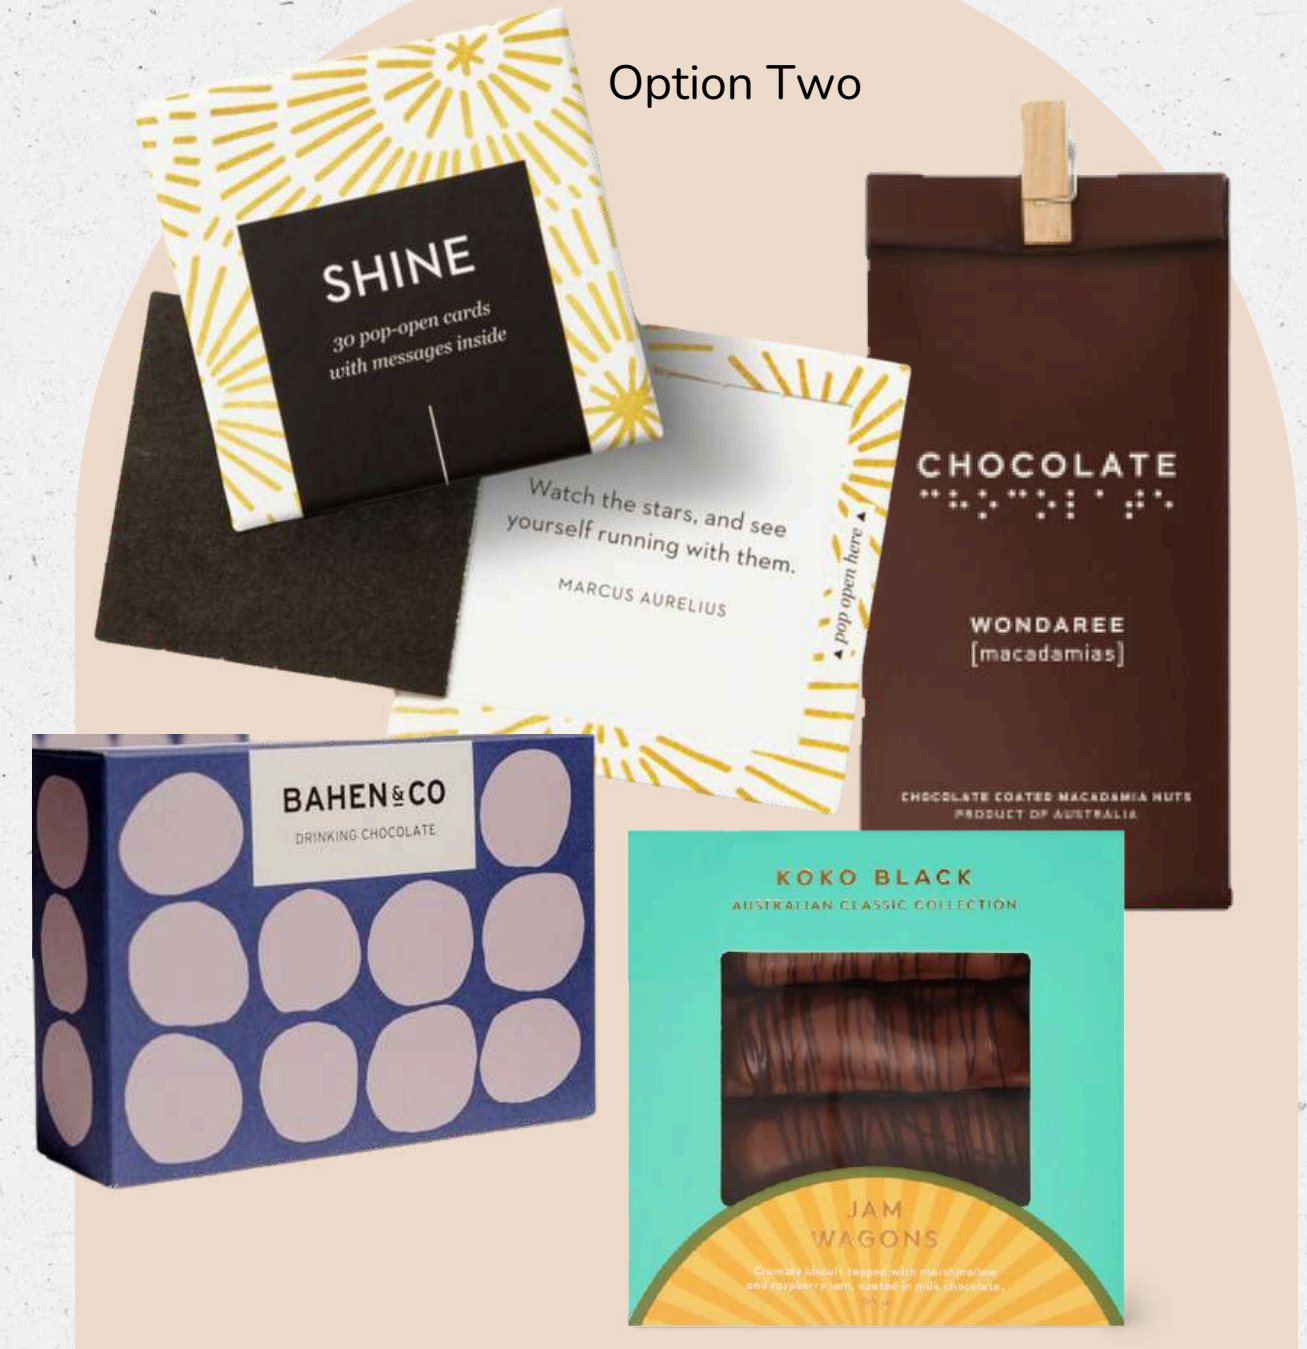

Option Two

Shine Mini Affirmation Cards to brighten your spirits, Bahen & Co Hot Chocolate 200gm, Koko Black Jam Wagons 90gm, Wondaree Chocolate Coated Macadamias 50gm