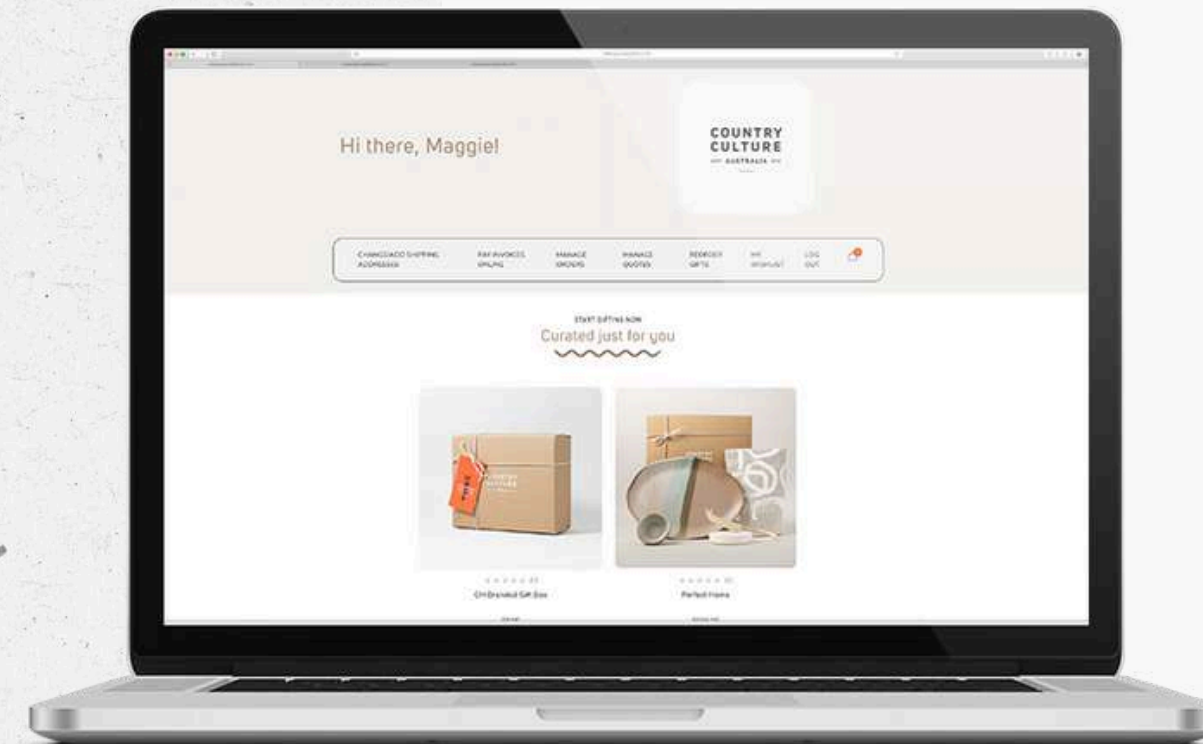

- **Your Branded Page:** Feel at home with your company logo greeting you on your dashboard.
- **Personalised Greeting:** We know you by name! Get a personal greeting every time you visit your dashboard.
- **Brand Consistency:** We remember your branding preferences, saving your favourite ribbons, gift boxes, and cards for each order.
- **Effortless Tracking:** No matter how many delivery addresses you have, we keep all your orders in one easy-to-find place.
- **Timely Gift Solutions:** Just give us your important dates, and we'll make sure your gift hampers are ready ahead of time.
- **Flexible Payment Options:** We're flexible with payments! Choose the terms that work best for you.
- **Diverse Gift Selection:** We've got a wide range of fresh and exciting gifts tailored to your corporate gifting needs.
- **Your Branded Gift Boxes:** Sign up for your corporate portal and get access to gift boxes flaunting your brand.
- **Quote Management:** You're in control! Manage and approve quotes as you see fit.
- **Hassle-Free Payments:** Pay your bills online, no fuss, no muss.
- **Simplified Reordering:** Check out your past orders and reorder without any complications!
- **Order Tracking:** It's easy to view, print, and track your orders.
- **Custom Collections:** Create wishlists to keep your favourite hampers just a click away.

We're always looking for ways to improve your experience. Stay tuned for updates and improvements.