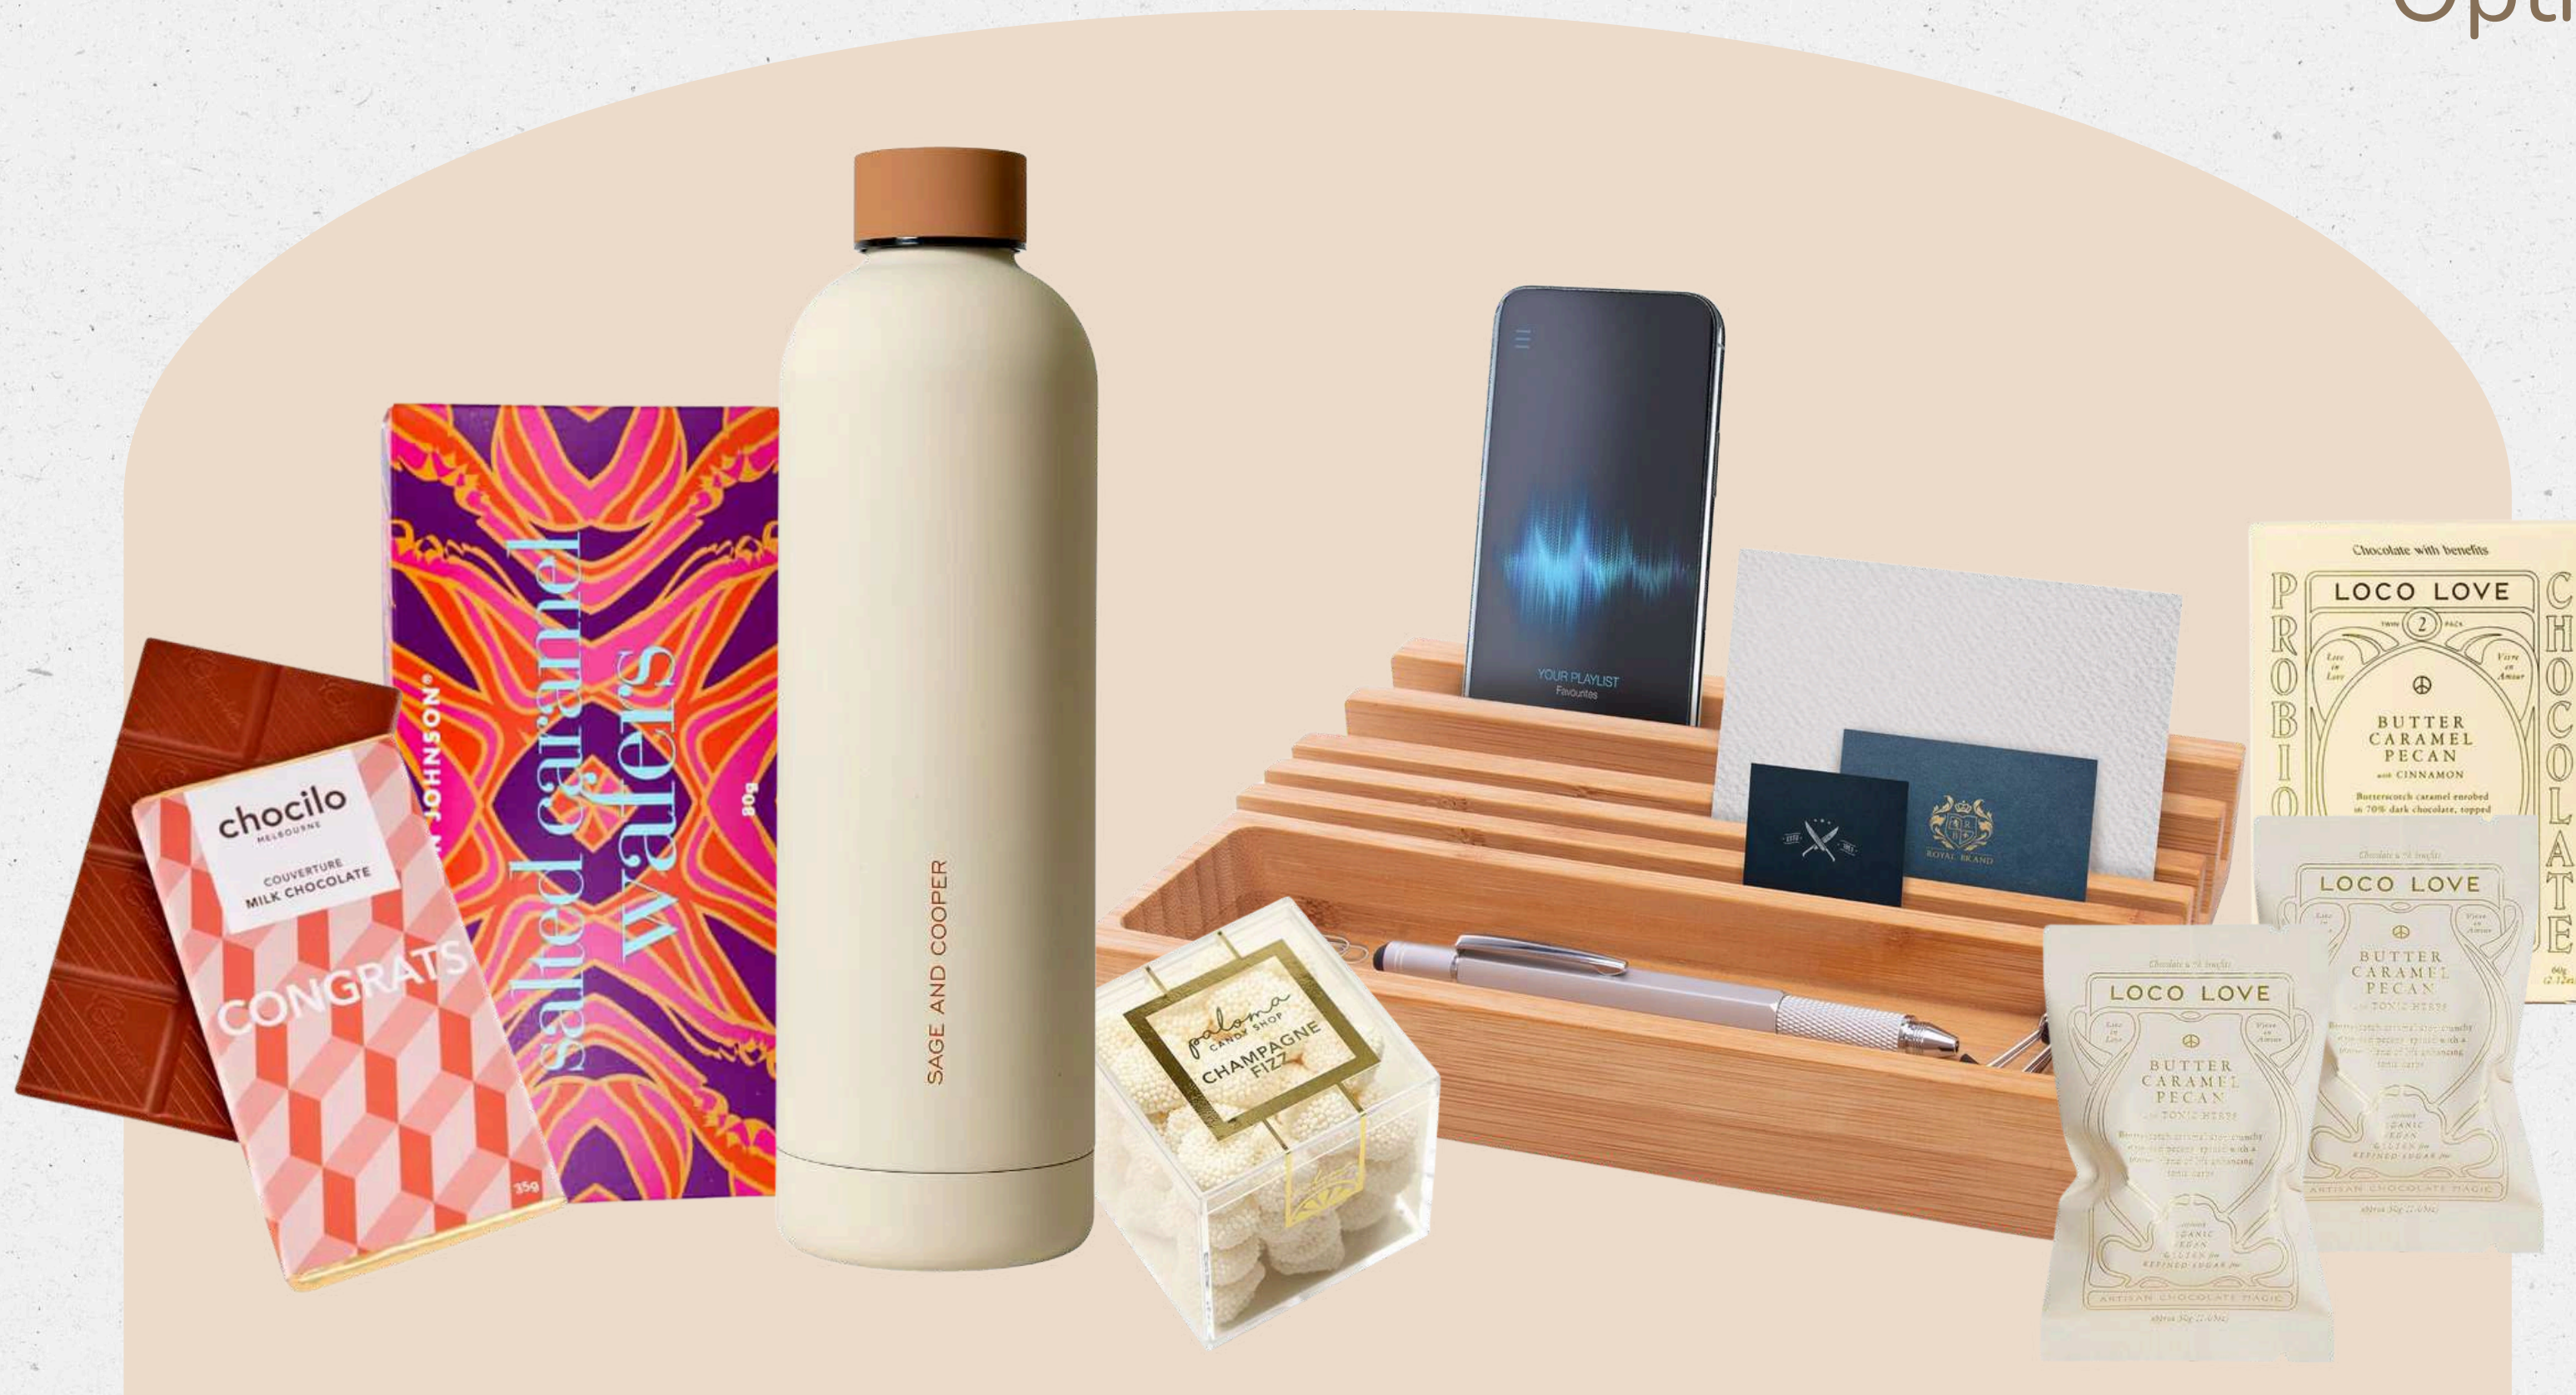

GRADUATE GIFTS $100.00

Option 1

Sage & Cooper Large Double Wall Vacuumed Drink Bottle 750ml, Bamboo Desk Organiser, Simon Johnson Salted Caramel Wafers 80gm, Paloma Champagne Fizz Non Alc Jellies, Loco Love Twin Pack Salted Caramel Pecan 60gm, Chocilo Congrats Chocolate 35gm.